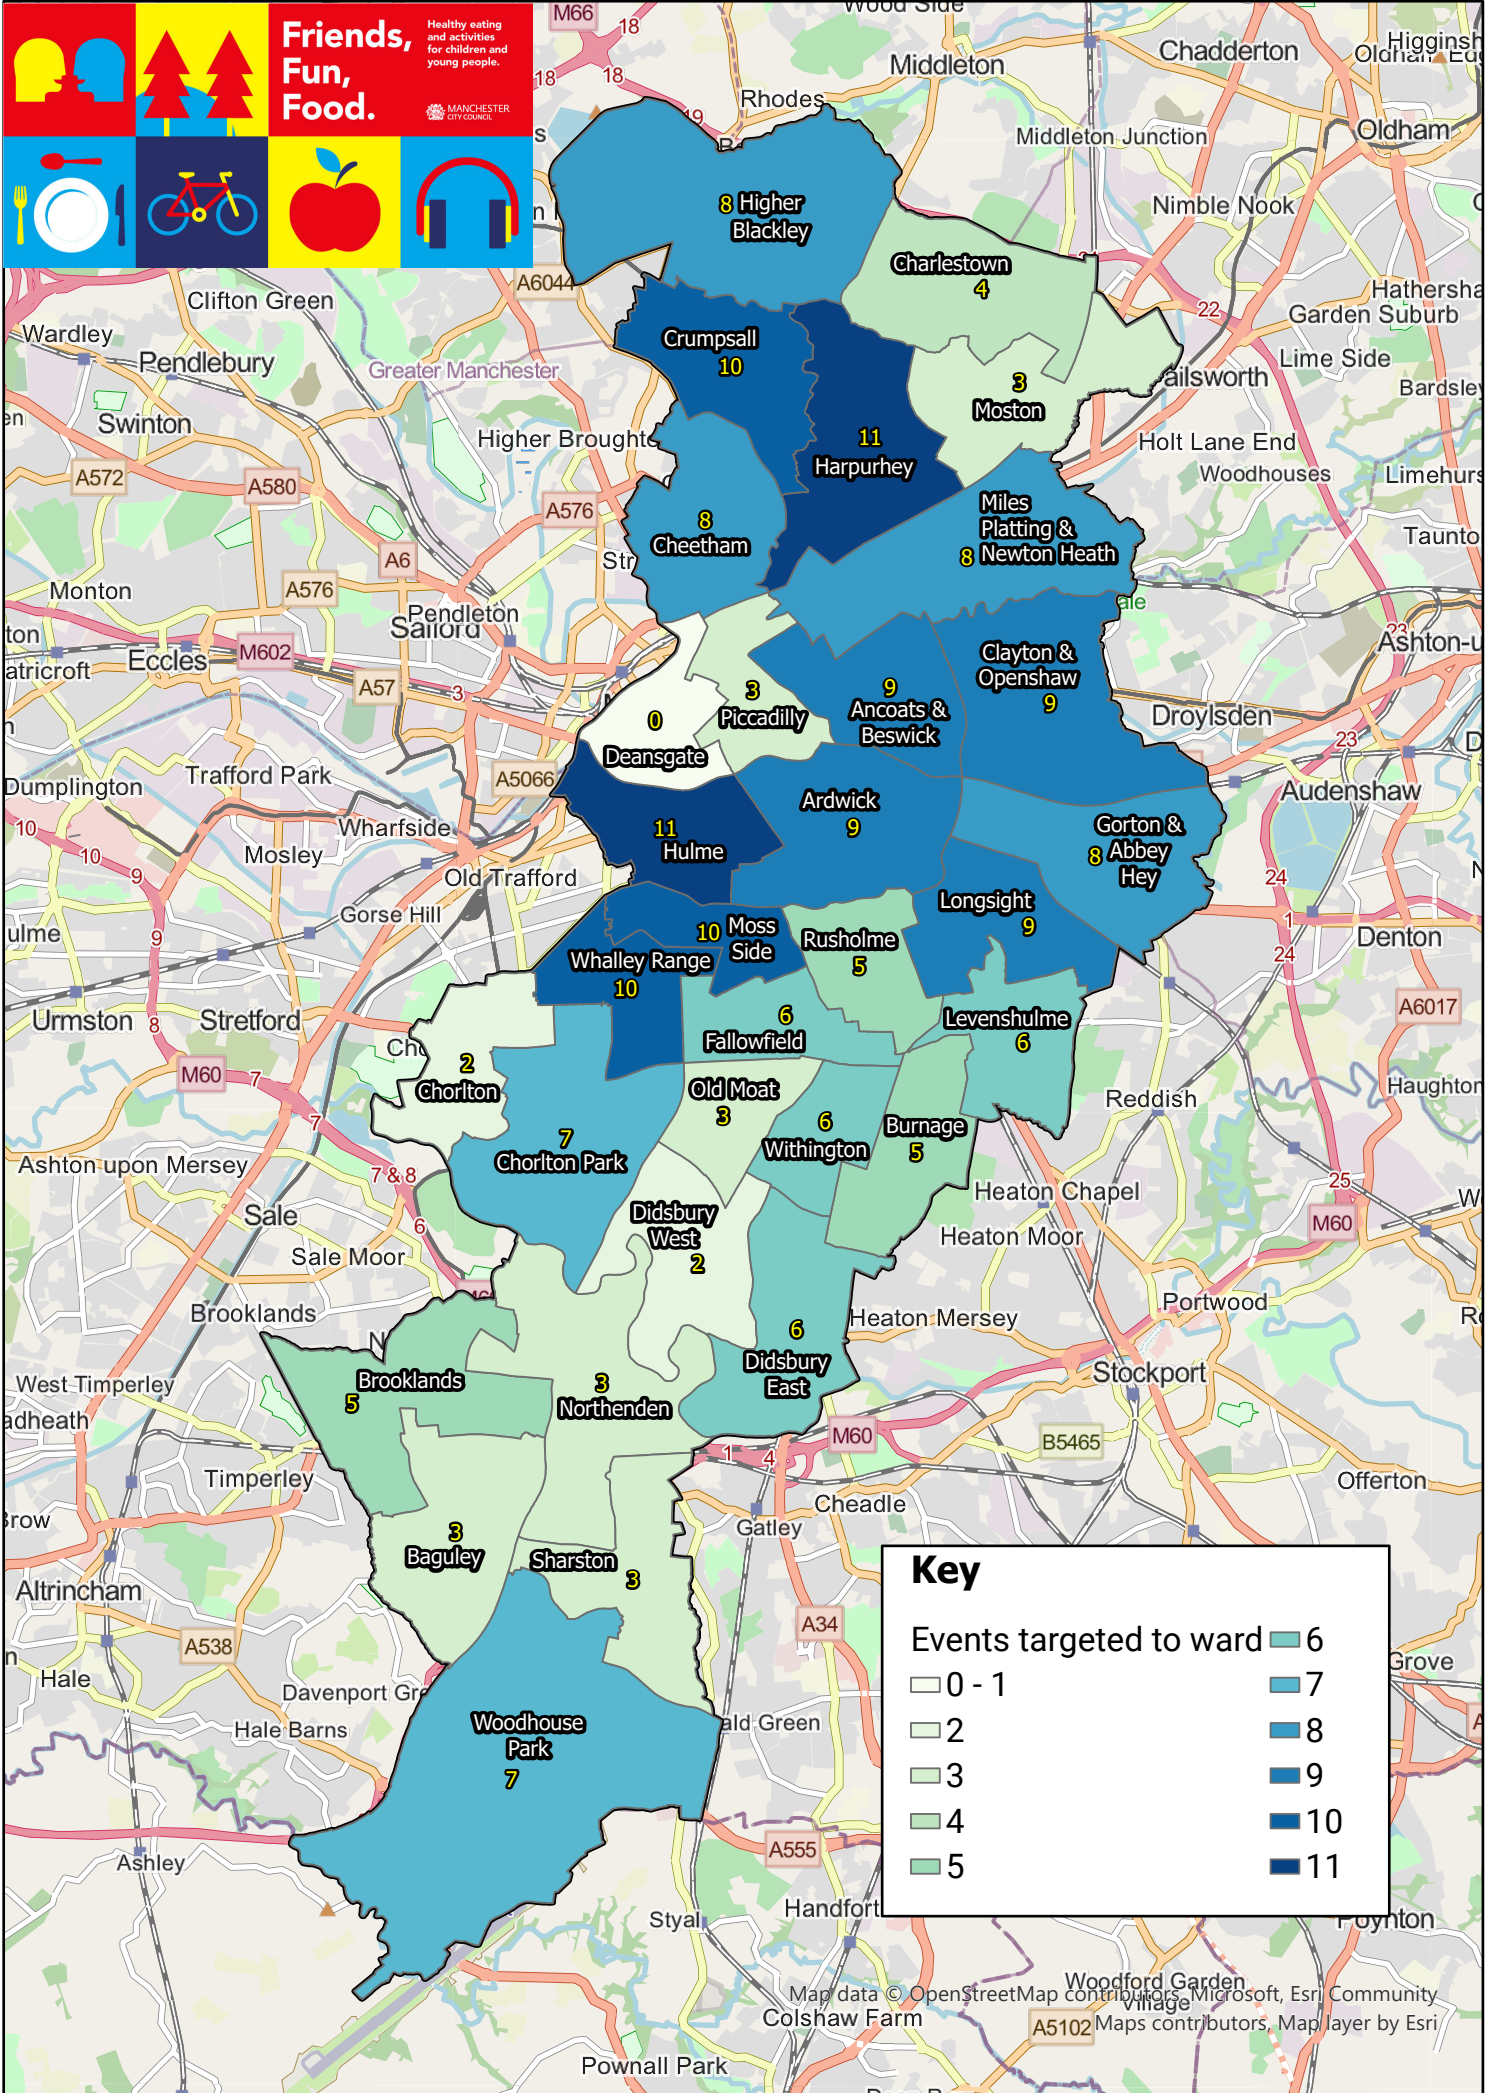

Summer HAF Programme - Manchester

Friends, Fun, Food.
Healthy eating and activities for children and young people.
MANCHESTER CITY COUNCIL

Key

Events targeted to ward	6
0 - 1	7
2	8
3	9
4	10
5	11

Map data © OpenStreetMap contributors, Microsoft, Esri, Community Colshaw Farm, Woodford Garden Village, A5102 Maps contributors, Map layer by Esri